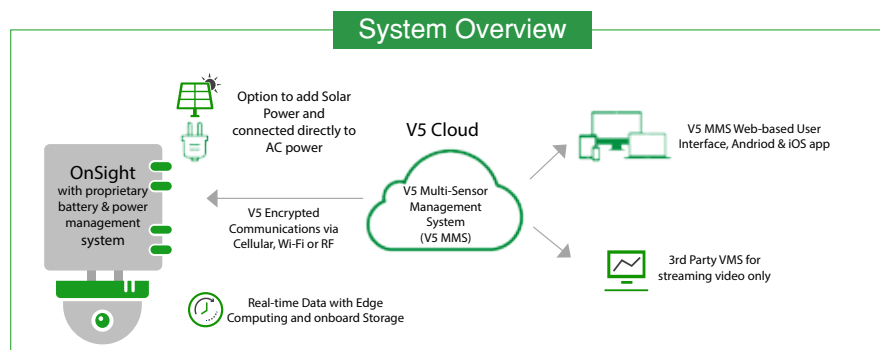

Where to buy?
www.v5systems.us

Questions?
sales@v5systems.us
1.844.604.7350