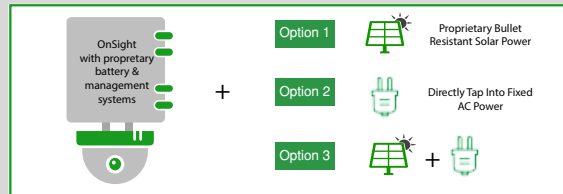

Where to buy?
www.v5systems.us

Questions?
sales@v5systems.us
1.844.604.7350

Customizable Operational Time

Choose the operational time that's right for you. Fully charged units without any solar input will be operational for up to 3 days. This operational time can be extended with the addition of an OnPower Portable Auxiliary Battery Unit, extending the operational time to up to 7 days without any solar input. Runtime may vary based upon final configurations.

Multiple Power Source Options

Get the flexibility of 3 power options. All solutions include a proprietary battery and power management system and can be powered via bullet-resistant V5 Solar Panels, AC power or a combination of both. When connected to AC power, the battery and power management system acts as backup power when fixed power goes down.