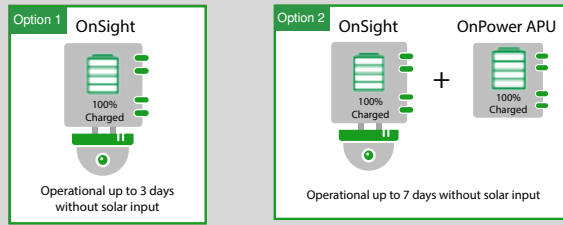

Where to buy?
www.v5systems.us

Questions?
sales@v5systems.us
1.844.604.7350

Customizable Operational Time

Choose the operational time that's right for you. Fully charged units without any solar input will be operational for up to 3 days. This operational time can be extended with the addition of an OnPower Portable Auxiliary Battery Unit, extending the operational time to up to 7 days without any solar input. Runtime may vary based upon final configurations.