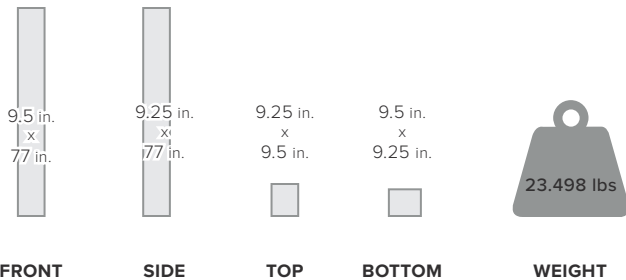

Package Dimensions

Combo Box: 9.25 L x 9.5 W x 77 H