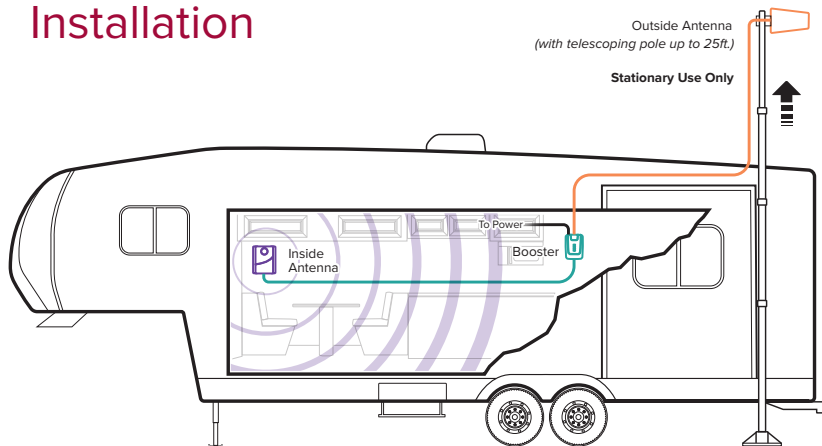

Installation